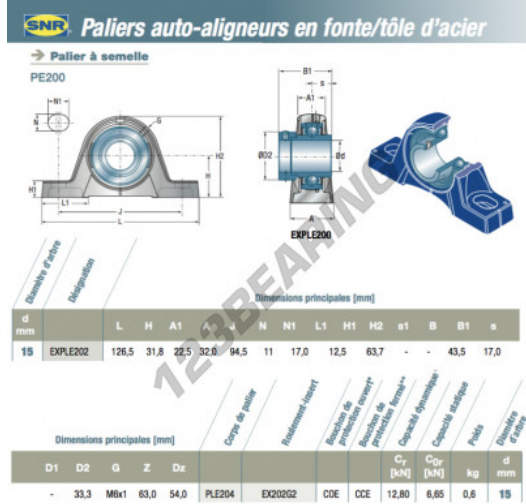

Housed bearing 2 bolts EXPLE202-SNR - EXPLE202-SNR

<https://www.123bearing.eu/bearing-housing/housed-bearing/cast-iron-housed-bearing-2/exple202-snr>

PRODUCT FEATURES

Brand	SNR
N° Ean13	3663952422282
Shaft diameter	15 mm
No. of fasteners	2
Tightening	Eccentric locking ring
Mounting center distance	94.5 mm
Material	cast iron
Packaging	1