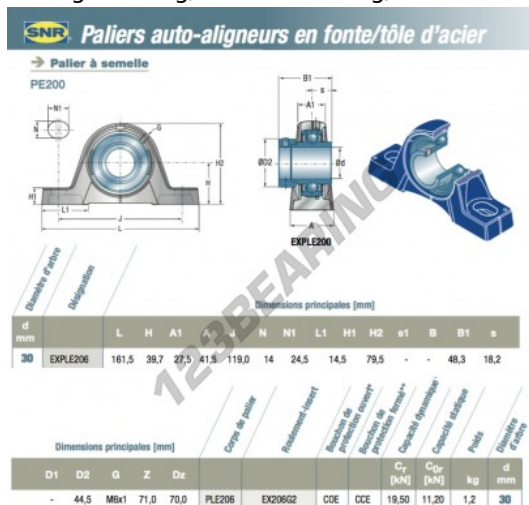

Housed bearing 2 bolts EXPLE206-SNR - EXPLE206-SNR

<https://www.123bearing.eu/bearing-housing/housed-bearing/cast-iron-housed-bearing-2/exple206-snr>

PRODUCT FEATURES

Brand	SNR
N° Ean13	3663952422527
Shaft diameter	30 mm
No. of fasteners	2
Tightening	Eccentric locking ring
Mounting center distance	119 mm
Material	cast iron
Packaging	1