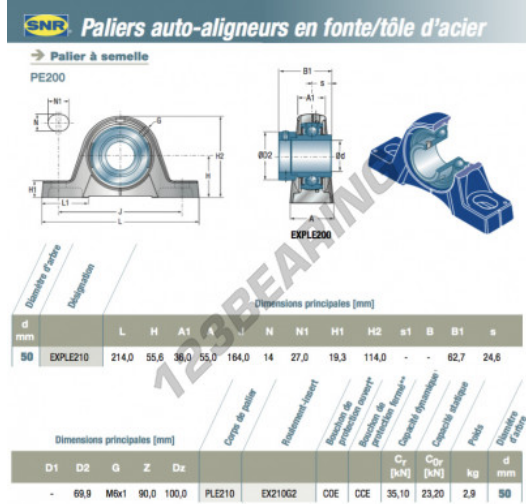

Housed bearing 2 bolts EXPLE210-SNR - EXPLE210-SNR

<https://www.123bearing.eu/bearing-housing/housed-bearing/cast-iron-housed-bearing-2/exple210-snr>

PRODUCT FEATURES

Brand	SNR
N° Ean13	3663952422725
Shaft diameter	50 mm
No. of fasteners	2
Tightening	Eccentric locking ring
Mounting center distance	164 mm
Material	cast iron
Packaging	1