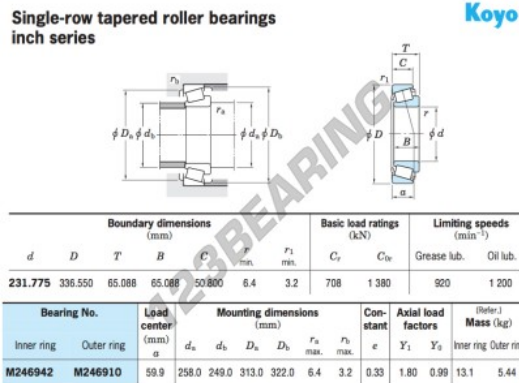

# Tapered roller bearing

## M246942-M246910-JTEKT - M246942-M246910-KOYO

https://www.123bearing.eu/bearing-housing/roller-bearing/tapered/m246942-m246910-koyo

## PRODUCT FEATURES

Brand	JTEKT
N° Ean13	3663952431833
Inside diameter	231.775 mm
Outside diameter	336.55 mm
Thickness	65.088 mm
Packaging	1

[contact@123bearing.eu](mailto:contact@123bearing.eu)

+33 359 36 04 90