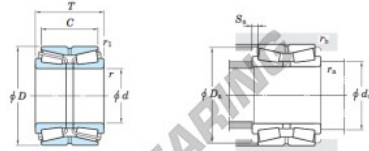

Tapered roller bearing 46T32311JR-76-JTEKT - 46T32311JR-76-KOYO

<https://www.123bearing.eu/bearing-housing/roller-bearing/tapered/46t32311jr-76-koyo>

Double-row tapered roller bearings ————— **Koyo**
TDO type

Boundary dimensions (mm)						Basic load ratings (kN)		Limiting speeds (min ⁻¹)	
d	D	T	C	r_1 min.	r_2 min.	C_r	C_{0r}	Grease lub.	Oil lub.
55	120	97	76	2	0.6	343	500	2 700	3 600

Bearing No.	Mounting dimensions (mm)					Constant e	Axial load factors			Refer.) Mass (kg)
	d_a min.	D_a min.	S_a min.	r_a max.	r_b max.		Y_2	Y_3	Y_0	
46T32311JR/76	67	111	10.5	2	0.6	0.35	1.96	2.91	1.91	4.98

PRODUCT FEATURES

Brand	JTEKT
N° Ean13	3663952437576
Inside diameter	55 mm
Outside diameter	120 mm
Thickness	97 mm
Packaging	1

contact@123bearing.eu

+33 359 36 04 90

CRT4 de Lesquin 60 Rue Du Haut De Sainghin 59273 Fretin FRANCE