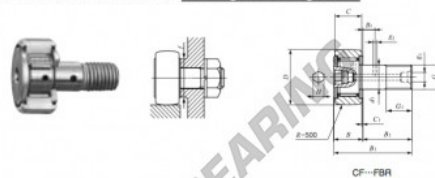

Cam follower CF3-FBR-IKO - CF3-FBR-IKO

<https://www.123bearing.eu/bearing-housing/deep-groove-bearing/cam-follower/cf3-fbr-iko>

IKO

CAM FOLLOWERS

Stainless Steel Made Cam Followers With Cage/With Hexagon Hole

Stud dia. mm	Identification number				Mass (Ref.) g	D	C	d ₁	G	G ₁			
	Shield type With crowned outer ring	Shield type With cylindrical outer ring	Sealed type With ribbed outer ring	Sealed type With cylindrical outer ring									
3	CF	3	FBR		4.3	10	7	3	M 3×0.5	5			
Boundary dimensions mm					Mounting dimension f Min. mm	Maximum tightening torque N·m	Basic dynamic load rating C N	Basic static load rating C ₀ N	Maximum allowable static load N				
B	B ₁	B ₂	B ₃	C ₁						e ₁	e ₂	H	r _{amin} ⁽¹⁾
8	17	9	—	0.5	—	—	2	0.2	6.8	0.34	1 200	813	384

PRODUCT FEATURES

Brand	IKO
N° Ean13	3663952439846
Inside diameter	3 mm
Outside diameter	10 mm
Thickness	7 mm
Packaging	1

contact@123bearing.eu

+33 359 36 04 90

CRT4 de Lesquin 60 Rue Du Haut De Sainghin 59273 Fretin FRANCE