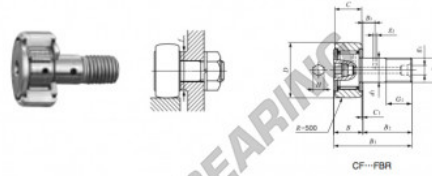

Cam follower CF4-FBR-IKO - CF4-FBR-IKO

<https://www.123bearing.eu/bearing-housing/deep-groove-bearing/cam-follower/cf4-fbr-iko>

IKO

CAM FOLLOWERS

Stainless Steel Made Cam Followers With Cage/With Hexagon Hole

| Stud dia. mm | Identification number | | | | Mass (Ref.) | D | C | d ₁ | G | G ₁ | |
|-----------------|----------------------------|--------------------------------|---------------------------|--------------------------------|----------------|----|---|----------------|---------|----------------|---|
| | Shield type | | Sealed type | | | | | | | | |
| | With crowned outer ring | With cylindrical outer ring | With ribbed outer ring | With cylindrical outer ring | g | B | 4 | M | 4 × 0.7 | 6 | |
| 4 | CF | 4 | FBR | | 7.4 | 12 | B | 4 | M | 4 × 0.7 | 6 |

| Boundary dimensions mm | | | | | | | | Mounting dimension f Min. mm | Maximum tightening torque N·m | Basic dynamic load rating C N | Basic static load rating C ₀ N | Maximum allowable static load N | |
|------------------------|----------------|----------------|----------------|----------------|----------------|----------------|-----|--|--|--|--|--|-----|
| B | B ₁ | B ₂ | B ₃ | C ₁ | g ₁ | g ₂ | H | | | | | | |
| 9 | 20 | 11 | — | 0.5 | — | — | 2.5 | 0.3 | 8.3 | 0.78 | 1 650 | 1 270 | 834 |

PRODUCT FEATURES

| | |
|------------------|---------------|
| Brand | IKO |
| N° Ean13 | 3663952439884 |
| Inside diameter | 4 mm |
| Outside diameter | 12 mm |
| Thickness | 8 mm |
| Packaging | 1 |

contact@123bearing.eu