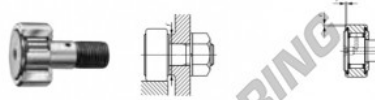

## Cam follower CF30-VUU-IKO - CF30-VUU-IKO

<https://www.123bearing.eu/bearing-housing/deep-groove-bearing/cam-follower/cf30-vuu-iko>

### CAM FOLLOWERS

Standard Type Cam Followers Full Complement Type/With Screwdriver Slot

Stud dia. mm	Identification number						Mass (Ref.)		
	Shield type		Sealed type		g	D	C	d <sub>1</sub>	
	With crowned outer ring	With cylindrical outer ring	With crowned outer ring	With cylindrical outer ring					
30					CF 30 VUU	1 870	80	35	30