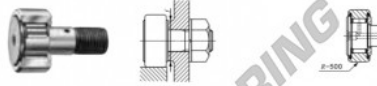

## Cam follower CF30-1-VUUR-IKO - CF30-1-VUUR-IKO

<https://www.123bearing.eu/bearing-housing/deep-groove-bearing/cam-follower/cf30-1-vuur-iko>

### CAM FOLLOWERS

Standard Type Cam Followers Full Complement Type/With Screwdriver Slot

CF-VUUR

Stud dia. mm	Identification number								Mass (Ref.) g	D	C	d <sub>1</sub>		
	Shield type				Sealed type									
	With crowned outer ring		With cylindrical outer ring		With crowned outer ring		With cylindrical outer ring							
30	CF 30-1 VUUR								2 030	85	35	30		
Boundary dimensions mm														
G	G <sub>1</sub>	B <sub>max</sub>	B <sub>1max</sub>	B <sub>2</sub>	B <sub>3</sub>	C <sub>1</sub>	g <sub>1</sub>	g <sub>2</sub>	f <sup>(1)</sup> Min. mm	Mounting torque N·m	Basic dynamic load rating C N	Basic static load rating C <sub>0</sub> N	Maximum allowable static load N	
M30 × 1.5	32	37	100	63	15	1	8	4	1	49	438	67 700	144 000	85 900

## PRODUCT FEATURES

Brand	IKO
N° Ean13	3663952440774
Inside diameter	30 mm
Outside diameter	85 mm
Thickness	35 mm
Packaging	1

[contact@123bearing.eu](mailto:contact@123bearing.eu)

+33 359 36 04 90

CRT4 de Lesquin 60 Rue Du Haut De Sainghin 59273 Fretin FRANCE