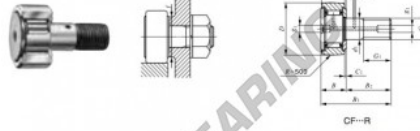

Cam follower CF4-R-IKO - CF4-R-IKO

<https://www.123bearing.eu/bearing-housing/deep-groove-bearing/cam-follower/cf4-r-iko>

CAM FOLLOWERS

Standard Type Cam Followers With Cage/With Screwdriver Slot

Stud dia. mm	Identification number				Mass (Ref.)				
	Shield type		Sealed type		g	D	C	d ₁	G
	With crowned outer ring	With cylindrical outer ring	With crowned outer ring	With cylindrical outer ring					
4	CF	4	R		7.4	12	8	4	M 4×0.7

Boundary dimensions mm										Mounting dimension f Min. mm	Maximum lightening torque N·m	Ball dynamic load rating C N	Ball static load rating C ₀ N	Maximum allowable static load N
G ₁	B	B ₁	B ₂	B ₃	C ₁	g ₁	g ₂	r _s max (°)	r _s min					
6	9	20	11	—	0.5	—	—	0.3	8.3	0.78	2 070	1 590	834	

PRODUCT FEATURES

Brand	IKO
N° Ean13	3663952440873
Inside diameter	4 mm
Outside diameter	12 mm
Thickness	8 mm
Packaging	1

contact@123bearing.eu

+33 359 36 04 90

CRT4 de Lesquin 60 Rue Du Haut De Sainghin 59273 Fretin FRANCE