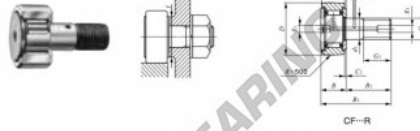

## Cam follower CF5-R-IKO - CF5-R-IKO

<https://www.123bearing.eu/bearing-housing/deep-groove-bearing/cam-follower/cf5-r-iko>

### CAM FOLLOWERS

Standard Type Cam Followers With Cage/With Screwdriver Slot

Stud dia. mm	Identification number				Mass (Ref.)				
	Shield type		Sealed type		g	D	C	d <sub>1</sub>	G
	With crowned outer ring	With cylindrical outer ring	With impaled outer ring	With cylindrical outer ring					
5	CF	5	R		10.3	13	9	5	M 5×0.8

## PRODUCT FEATURES

Brand	IKO
N° Ean13	3663952440910
Inside diameter	5 mm
Outside diameter	13 mm
Thickness	9 mm
Packaging	1

[contact@123bearing.eu](mailto:contact@123bearing.eu)

+33 359 36 04 90

CRT4 de Lesquin 60 Rue Du Haut De Sainghin 59273 Fretin FRANCE