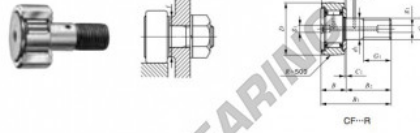

## Cam follower CF6-R-IKO - CF6-R-IKO

<https://www.123bearing.eu/bearing-housing/deep-groove-bearing/cam-follower/cf6-r-iko>

### CAM FOLLOWERS

Standard Type Cam Followers With Cage/With Screwdriver Slot

Stud dia. mm	Identification number				Mass (Ref.)				
	Shield type		Sealed type		g	D	C	d <sub>1</sub>	G
	With crowned outer ring	With cylindrical outer ring	With crowned outer ring	With cylindrical outer ring					
6	CF	6	R		18.5	16	11	6	M 6x1

Boundary dimensions mm													
G <sub>1</sub>	B	B <sub>1</sub>	B <sub>2</sub>	B <sub>3</sub>	C <sub>1</sub>	G <sub>1</sub>	G <sub>2</sub>	f <sup>(*)</sup> Min. mm	Maximum ignoring slope C	Ball static load rating C <sub>0</sub>	Ball static load rating C <sub>0</sub>	Maximum allowable static load	
8	12.2max	28.2max	16	—	0.6	*4	—	0.3	11	2.7	3 660	3 650	1 950

## PRODUCT FEATURES

Brand	IKO
N° Ean13	3663952440958
Inside diameter	6 mm
Inside diameter	0.236" inch
Outside diameter	16 mm
Outside diameter	0.63" inch
Thickness	11 mm
Thickness	0.433" inch
Packaging	1