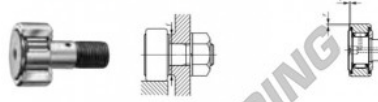

## Cam follower CF6-UU-IKO - CF6-UU-IKO

<https://www.123bearing.eu/bearing-housing/deep-groove-bearing/cam-follower/cf6-uu-iko>

### CAM FOLLOWERS

Standard Type Cam Followers With Cage/With Screwdriver Slot

CF-UU

Stud dia. mm	Identification number				Max (Ref.)					
	Shield type		Sealed type		g	D	C	d <sub>1</sub>	G	
	With crowned outer ring	With cylindrical outer ring	With crowned outer ring	With cylindrical outer ring						
6					CF 6 UU	18.5	16	11	6	M 6X1