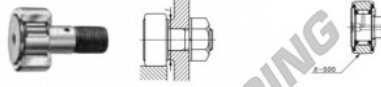

## Cam follower CF8-UURM-IKO - CF8-UURM-IKO

<https://www.123bearing.eu/bearing-housing/deep-groove-bearing/cam-follower/cf8-uurm-iko>

IKO

### CAM FOLLOWERS

Standard Type Cam Followers With Cage/With Screwdriver Slot

CF-UUR

Stud dia. mm	Identification number				Mass (Ref.)				
	Shield type		Sealed type		g	D	C	d <sub>1</sub>	G
	With crowned outer ring	With cylindrical outer ring	With crowned outer ring	With cylindrical outer ring					
<b>8</b>			<b>CF-8</b>	<b>UURM</b>	28.5	19	11	8	M 8x1