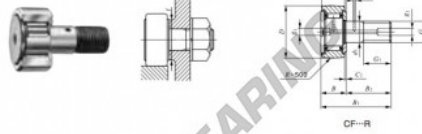

## Cam follower CF12-R-IKO - CF12-R-IKO

<https://www.123bearing.eu/bearing-housing/deep-groove-bearing/cam-follower/cf12-r-iko>

### CAM FOLLOWERS

Standard Type Cam Followers **With Cage/With Screwdriver Slot**

Stud dia. mm	Identification number				Maxs (Ref.)				
	Shield type		Sealed type		g	D	C	d <sub>1</sub>	G
	With crowned outer ring	With cylindrical outer ring	With crowned outer ring	With cylindrical outer ring					
12	CF 12	R			95	30	14	12	M12×1.5

Boundary dimensions mm													
G <sub>1</sub>	B	B <sub>1</sub>	B <sub>2</sub>	B <sub>3</sub>	C <sub>1</sub>	g <sub>1</sub>	g <sub>2</sub>	r <sub>s</sub> max (°)	f Min. mm	Maximum ignoring stress C	Ball dynamic load rating C <sub>0</sub>	Ball static load rating C <sub>0</sub>	Maximum allowable static load
13	15.2max	40.2max	25	6	0.6	6	3	0.6	21	21.9	7 910	9 790	9 790

## PRODUCT FEATURES

Brand	IKO
N° Ean13	3663952441245
Inside diameter	12 mm
Outside diameter	30 mm
Thickness	14 mm
Packaging	1

[contact@123bearing.eu](mailto:contact@123bearing.eu)

+33 359 36 04 90

CRT4 de Lesquin 60 Rue Du Haut De Sainghin 59273 Fretin FRANCE