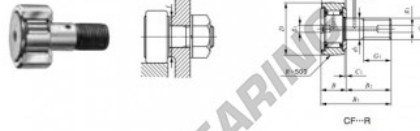

Cam follower CF24-R-IKO - CF24-R-IKO

<https://www.123bearing.eu/bearing-housing/deep-groove-bearing/cam-follower/cf24-r-iko>

CAM FOLLOWERS

Standard Type Cam Followers With Cage/With Screwdriver Slot

Stud dia. mm	Identification number				Maxs (Ref.)				
	Shield type		Sealed type		ϕ	D	C	d_1	G
	With crowned outer ring	With cylindrical outer ring	With crowned outer ring	With cylindrical outer ring					
24	CF 24	R			815	62	29	24	M24×1.5

Boundary dimensions mm										Mounting dimension f Min. mm	Maximum lightening torque N·m	Ball dynamic load rating C N	Ball static load rating C ₀ N	Maximum allowable static load N
G ₁	B	B ₁	B ₂	B ₃	C ₁	G ₁	G ₂	r _{max}	(°)					
25	30.6max	80.1max	49.5	11	0.8	8	4	1	40	215	30 500	52 600	52 000	

PRODUCT FEATURES

Brand	IKO
N° Ean13	3663952441481
Inside diameter	24 mm
Outside diameter	62 mm
Thickness	29 mm
Packaging	1

contact@123bearing.eu

+33 359 36 04 90

CRT4 de Lesquin 60 Rue Du Haut De Sainghin 59273 Fretin FRANCE