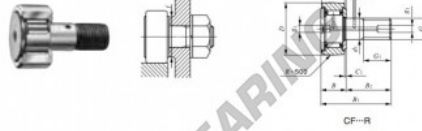

## Cam follower CF24-1-R-IKO - CF24-1-R-IKO

<https://www.123bearing.eu/bearing-housing/deep-groove-bearing/cam-follower/cf24-1-r-iko>

### CAM FOLLOWERS

Standard Type Cam Followers With Cage/With Screwdriver Slot

Stud dia. mm	Identification number				Max (Ref.)				
	Shield type		Sealed type		g	D	C	d <sub>1</sub>	G
	With crowned outer ring	With cylindrical outer ring	With crowned outer ring	With cylindrical outer ring					
24	CF 24-1	R			1 140	72	29	24	M24 x 1.5

Boundary dimensions mm										Mounting dimension f Min. mm	Maximum tightening torque N·m	Ball dynamic load rating C N	Ball static load rating C <sub>0</sub> N	Maximum allowable static load N
G <sub>1</sub>	B	B <sub>1</sub>	B <sub>2</sub>	B <sub>3</sub>	C <sub>1</sub>	g <sub>1</sub>	g <sub>2</sub>	r <sub>s</sub> max	(°)					
25	30.6max	80.1max	49.5	11	0.8	8	4	1	40	215	30 500	52 600	52 000	

## PRODUCT FEATURES

Brand	IKO
N° Ean13	3663952441528
Inside diameter	24 mm
Outside diameter	72 mm
Thickness	29 mm
Packaging	1

[contact@123bearing.eu](mailto:contact@123bearing.eu)

+33 359 36 04 90

CRT4 de Lesquin 60 Rue Du Haut De Sainghin 59273 Fretin FRANCE