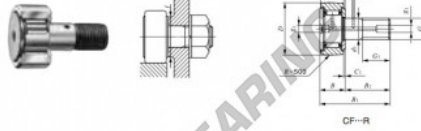

## Cam follower CF30-1-R-IKO - CF30-1-R-IKO

<https://www.123bearing.eu/bearing-housing/deep-groove-bearing/cam-follower/cf30-1-r-iko>

### CAM FOLLOWERS

Standard Type Cam Followers With Cage/With Screwdriver Slot

Stud dia. mm	Identification number				Maxs (Ref.)				
	Shield type		Sealed type		g	D	C	d <sub>1</sub>	G
	With crowned outer ring	With cylindrical outer ring	With crowned outer ring	With cylindrical outer ring					
30	<b>CF 30-1</b>	<b>R</b>			2 030	85	35	30	M30×1.5

Boundary dimensions mm										Mounting dimension f Min. mm	Maximum lightening torque N·m	Ball dynamic load rating C N	Ball static load rating C <sub>0</sub> N	Maximum allowable static load N	
G <sub>1</sub>	B	B <sub>1</sub>	B <sub>2</sub>	B <sub>3</sub>	C <sub>1</sub>	g <sub>1</sub>	g <sub>2</sub>	r <sub>max</sub>	(°)						
32	37	max	100	max	63	15	1	8	4	1	49	438	45 400	85 100	85 100

## PRODUCT FEATURES

Brand	IKO
N° Ean13	3663952441603
Inside diameter	30 mm
Outside diameter	85 mm
Thickness	35 mm
Packaging	1

[contact@123bearing.eu](mailto:contact@123bearing.eu)

+33 359 36 04 90

CRT4 de Lesquin 60 Rue Du Haut De Sainghin 59273 Fretin FRANCE