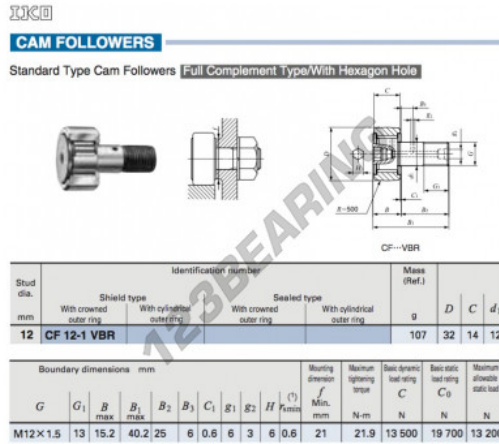

## Cam follower CF12-VBR-IKO - CF12-VBR-IKO

<https://www.123bearing.eu/bearing-housing/deep-groove-bearing/cam-follower/cf12-vbr-iko>

### PRODUCT FEATURES

Brand	IKO
N° Ean13	3663952441986
Inside diameter	12 mm
Inside diameter	0.472" inch
Outside diameter	30 mm
Outside diameter	1.181" inch
Thickness	14 mm
Thickness	0.551" inch
Packaging	1