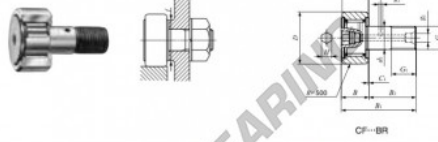

## Cam follower CF3-BR-IKO - CF3-BR-IKO

<https://www.123bearing.eu/bearing-housing/deep-groove-bearing/cam-follower/cf3-br-iko>

### CAM FOLLOWERS

Standard Type Cam Followers With Cage/With Hexagon Hole

Stud dia. mm	Identification number				Mass (Ref.) g	D	C	d <sub>1</sub>	G
	Shield type		Sealed type						
	With covered outer ring	With cylindrical outer ring	With covered outer ring	With cylindrical outer ring					
3	CF	3	BR		4.3	10	7	3	M 3×0.5

Boundary dimensions mm								Mounting dimension f Min. mm	Maximum spinning torque N·m	Basic dynamic load rating C N	Basic static load rating C <sub>0</sub> N	Maximum allowable static load N	
G <sub>1</sub>	B	B <sub>1</sub>	B <sub>2</sub>	B <sub>3</sub>	C <sub>1</sub>	G <sub>2</sub>	H						
5	8	17	9	—	0.5	—	2	0.2	6.8	0.34	1 500	1 020	384

## PRODUCT FEATURES

Brand	IKO
N° Ean13	3663952442419
Inside diameter	3 mm
Outside diameter	10 mm
Thickness	7 mm
Packaging	1

[contact@123bearing.eu](mailto:contact@123bearing.eu)

+33 359 36 04 90

CRT4 de Lesquin 60 Rue Du Haut De Sainghin 59273 Fretin FRANCE