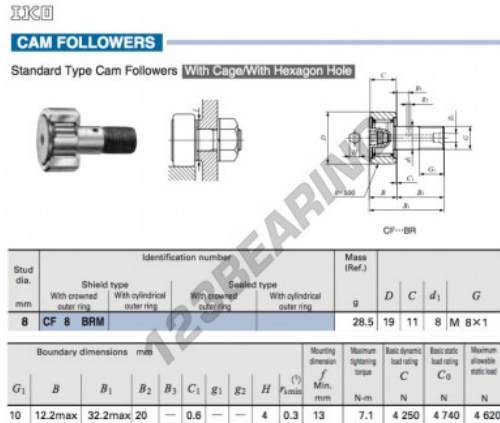

Cam follower CF8-BRM-IKO - CF8-BRM-IKO

<https://www.123bearing.eu/bearing-housing/deep-groove-bearing/cam-follower/cf8-brm-iko>

PRODUCT FEATURES

Brand	IKO
N° Ean13	3663952442617
Inside diameter	8 mm
Inside diameter	0.315" inch
Outside diameter	19 mm
Outside diameter	0.748" inch
Thickness	11 mm
Thickness	0.433" inch
Packaging	1