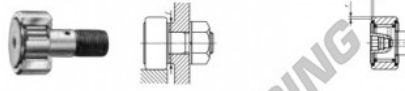

Cam follower CF8-BUUM-IKO - CF8-BUUM-IKO

<https://www.123bearing.eu/bearing-housing/deep-groove-bearing/cam-follower/cf8-buum-iko>

CAM FOLLOWERS

Standard Type Cam Followers With Cage/With Hexagon Hole

CF-BUU

Stud dia. mm	Identification number				Mass (Ref.) g	D	C	d ₁	G
	Shield type With covered outer ring	Shield type With cylindrical outer ring	Sealed type With covered outer ring	Sealed type With cylindrical outer ring					
8				CF 8 BUUM	28.5	19	11	8	M 8×1