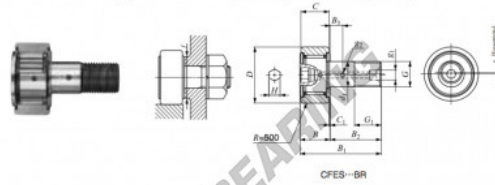

Cam follower CFES16-BR-IKO - CFES16-BR-IKO

<https://www.123bearing.eu/bearing-housing/deep-groove-bearing/cam-follower/cfes16-br-iko>

CAM FOLLOWERS

Solid Eccentric Stud Type Cam Followers With Cage/With Hexagon Hole

Stud dia. mm	Identification number										Mass (Ref.) g	D	C	d ₁		
	Shield type					Sealed type										
	With crowned outer ring		With cylindrical outer ring			With crowned outer ring		With cylindrical outer ring								
16	CFES 16 BR										170	35	18	16		
Boundary dimensions mm																
G	G ₁	B	B _{max}	B ₁	B ₂	C ₁	g ₁	g ₂	H	H _{max}	E	f	C	D	d ₁	
M16×1.5	17	19.6	52.1	32.5	8	0.8	6	3	6	0.6	0.5	26	58.5	12 000	18 300	18 300

PRODUCT FEATURES

Brand	IKO
N° Ean13	3663952443614
Inside diameter	16 mm
Inside diameter	0.63" inch
Outside diameter	35 mm
Outside diameter	1.378" inch
Thickness	18 mm
Thickness	0.709" inch
Packaging	1

contact@123bearing.eu