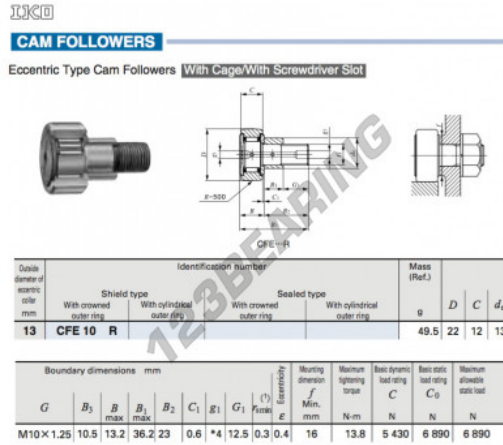

## Cam follower CFE10-R-IKO - CFE10-R-IKO

<https://www.123bearing.eu/bearing-housing/deep-groove-bearing/cam-follower/cfe10-r-iko>

### PRODUCT FEATURES

Brand	IKO
N° Ean13	3616060459800
Inside diameter	13 mm
Outside diameter	22 mm
Thickness	12 mm
Weight	49.5 g
Packaging	1

[contact@123bearing.eu](mailto:contact@123bearing.eu)

+33 359 36 04 90