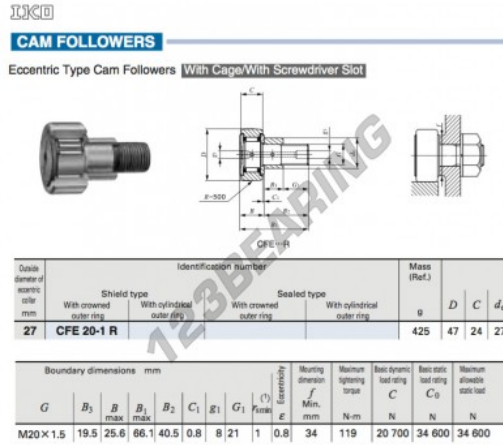

## Cam follower CFE20-1-R-IKO - CFE20-1-R-IKO

<https://www.123bearing.eu/bearing-housing/deep-groove-bearing/cam-follower/cfe20-1-r-iko>

### PRODUCT FEATURES

Brand	IKO
N° Ean13	3616060460073
Inside diameter	27 mm
Outside diameter	47 mm
Thickness	24 mm
Weight	425 g
Packaging	1

[contact@123bearing.eu](mailto:contact@123bearing.eu)

+33 359 36 04 90