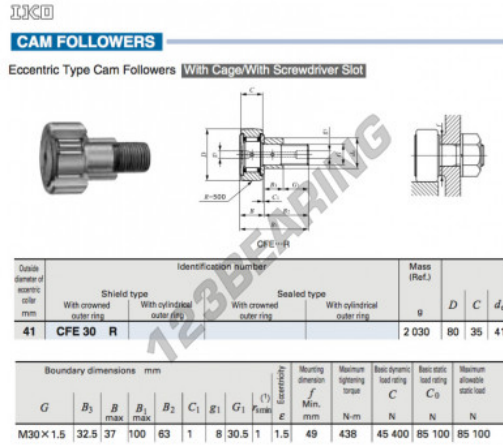

Cam follower CFE30-R-IKO - CFE30-R-IKO

<https://www.123bearing.eu/bearing-housing/deep-groove-bearing/cam-follower/cfe30-r-iko>

PRODUCT FEATURES

Brand	IKO
N° Ean13	3616060460172
Inside diameter	41 mm
Outside diameter	80 mm
Thickness	35 mm
Weight	2030000 g
Packaging	1