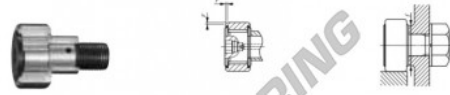

## Cam follower CFE8-VBUU-IKO - CFE8-VBUU-IKO

<https://www.123bearing.eu/bearing-housing/deep-groove-bearing/cam-follower/cfe8-vbuu-iko>

IKO

### CAM FOLLOWERS

Eccentric Type Cam Followers Full Complement Type/With Hexagon Hole

CFE-VBUU

Outside diameter of eccentric collar mm	Identification number						Mass (Ref.)					
	Shield type			Sealed type			Ø	D	C	d <sub>e</sub>		
	With crowned outer ring	With cylindrical outer ring	With crowned outer ring	With cylindrical outer ring								
11							CFE 8	VBUU	32.5	19	11	11

Boundary dimensions mm															
G	B <sub>3</sub>	B <sub>1</sub> max	B <sub>2</sub> max	C <sub>1</sub>	g <sub>1</sub>	G <sub>1</sub>	H	f <sub>max</sub> (°)	Eccentricity g	Mounting dimension f Min. mm	Maximum splining torque N·m	Basic dynamic load rating C N	Basic static load rating C <sub>0</sub> N	Maximum allowable static load N	
M 8 × 1.25	9.5	12.2	32.2	20	0.6	—	10.5	4	0.3	0.4	13	6.5	8 170	11 200	4 620