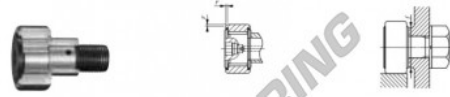

## Cam follower CFE12-VBUU-IKO - CFE12-VBUU-IKO

<https://www.123bearing.eu/bearing-housing/deep-groove-bearing/cam-follower/cfe12-vbuu-iko>

IKO

### CAM FOLLOWERS

Eccentric Type Cam Followers Full Complement Type/With Hexagon Hole

CFE-VBUU

Outside diameter of eccentric collar mm	Identification number						Mass (Ref.)							
	Shield type			Sealed type			Ø	D	C	d <sub>e</sub>				
16	With crowned outer ring	With cylindrical outer ring	With crowned outer ring	With cylindrical outer ring	CFE 12	VBUU					107	30	14	16
Boundary dimensions mm														
G	B <sub>3</sub>	B <sub>1</sub> max	B <sub>2</sub> max	B <sub>2</sub>	C <sub>1</sub>	G <sub>1</sub>	H	f <sub>max</sub>	f	Mounting dimension	Maximum splining torque	Basic dynamic load rating	Basic static load rating	Maximum allowable static load
M12×1.5	11.5	15.2	40.2	25	0.6	13.5	6	0.6	0.8	21	21.9	13 500	19 700	13 200

## PRODUCT FEATURES

Brand	IKO
N° Ean13	3616060460486
Inside diameter	16 mm
Outside diameter	30 mm
Thickness	14 mm
Weight	107 g
Packaging	1

[contact@123bearing.eu](mailto:contact@123bearing.eu)

+33 359 36 04 90