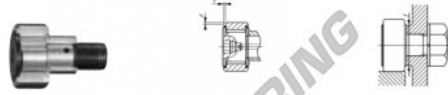

## Cam follower CFE12-1-VBUU-IKO - CFE12-1-VBUU-IKO

<https://www.123bearing.eu/bearing-housing/deep-groove-bearing/cam-follower/cfe12-1-vbuu-iko>

IKO

**CAM FOLLOWERS**

Eccentric Type Cam Followers Full Complement Type/With Hexagon Hole

CFE-VBUU

Outside diameter of outer ring mm	Identification number						Mass (Ref.)							
	Shield type			Sealed type			Ø	D	C	d <sub>e</sub>				
16	With crowned outer ring	With cylindrical outer ring	With crowned outer ring	With cylindrical outer ring	CFE 12-1 VBUU						117	32	14	16
Boundary dimensions mm														
G	B <sub>3</sub>	B <sub>1</sub> max	B <sub>2</sub> max	C <sub>1</sub>	G <sub>1</sub>	H	f	Mounting dimension	Maximum splining torque	Basic dynamic load rating	Basic static load rating	Maximum allowable static load		
M12×1.5	11.5	15.2	40.2	25	0.6	6	13.5	6	0.6/0.8	21	21.9	13 500	19 700	13 200

### PRODUCT FEATURES

Brand	IKO
N° Ean13	3616060460493
Inside diameter	16 mm
Outside diameter	32 mm
Thickness	14 mm
Weight	117 g
Packaging	1

[contact@123bearing.eu](mailto:contact@123bearing.eu)

+33 359 36 04 90