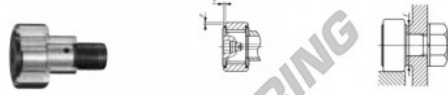

## Cam follower CFE20-VBUU-IKO - CFE20-VBUU-IKO

<https://www.123bearing.eu/bearing-housing/deep-groove-bearing/cam-follower/cfe20-vbuu-iko>

IKO

### CAM FOLLOWERS

Eccentric Type Cam Followers Full Complement Type/With Hexagon Hole

CFE-VBUU

Outside diameter of eccentric collar mm	Identification number						Mass (Ref.)			
	Shield type			Sealed type			Ø	D	C	d <sub>e</sub>
	With crowned outer ring	With cylindrical outer ring	With crowned outer ring	With cylindrical outer ring	CFE 20	VBUU				
27							505	52	24	27

Boundary dimensions mm															
G	B <sub>3</sub>	B <sub>1</sub> max	B <sub>2</sub> max	B <sub>2</sub>	C <sub>1</sub>	G <sub>1</sub>	H	H <sub>1</sub> (*)	f mm	Mounting dimension mm	Maximum splining torque N·m	Basic dynamic load rating C N	Basic static load rating C <sub>0</sub> N	Maximum allowable static load N	
M20 X 1.5	19.5	25.6	66.1	40.5	0.8	8	21	8	1	0.8	34	119	33 200	64 500	37 500