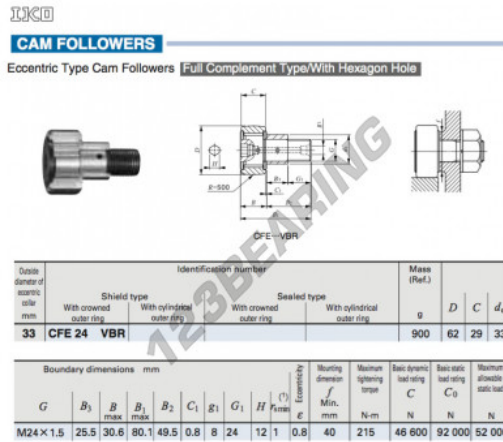

## Cam follower CFE24-VBR-IKO - CFE24-VBR-IKO

<https://www.123bearing.eu/bearing-housing/deep-groove-bearing/cam-follower/cfe24-vbr-iko>

### PRODUCT FEATURES

Brand	IKO
N° Ean13	3616060460684
Inside diameter	33 mm
Outside diameter	62 mm
Thickness	29 mm
Weight	900 g
Packaging	1

[contact@123bearing.eu](mailto:contact@123bearing.eu)

+33 359 36 04 90