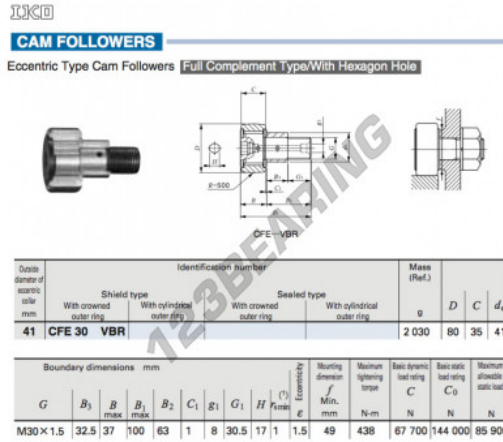

Cam follower CFE30-VBR-IKO - CFE30-VBR-IKO

<https://www.123bearing.eu/bearing-housing/deep-groove-bearing/cam-follower/cfe30-vbr-iko>

PRODUCT FEATURES

| | |
|------------------|---------------|
| Brand | IKO |
| N° Ean13 | 3616060460769 |
| Inside diameter | 41 mm |
| Outside diameter | 80 mm |
| Thickness | 35 mm |
| Weight | 2030 g |
| Packaging | 1 |