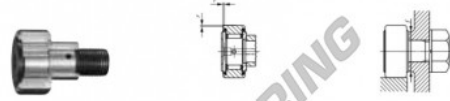

## Cam follower CFE6-VUU-IKO - CFE6-VUU-IKO

<https://www.123bearing.eu/bearing-housing/deep-groove-bearing/cam-follower/cfe6-vuu-iko>

IKO

### CAM FOLLOWERS

Eccentric Type Cam Followers Full Complement Type/With Screwdriver Slot

CFE6-VUU

Outside diameter of eccentric outer ring mm	Identification number				Mass (Ref.)			
	Shield type		Sealed type		g	D	C	d <sub>e</sub>
	With crowned outer ring	With cylindrical outer ring	With crowned outer ring	With cylindrical outer ring				
9				CFE 6 VUU	21	16	11	9