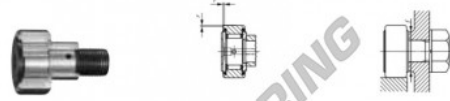

## Cam follower CFE16-VUU-IKO - CFE16-VUU-IKO

<https://www.123bearing.eu/bearing-housing/deep-groove-bearing/cam-follower/cfe16-vuu-iko>

IKO

### CAM FOLLOWERS

Eccentric Type Cam Followers Full Complement Type/With Screwdriver Slot

CFE16-VUU

Outside diameter of eccentric outer ring mm	Identification number				Mass (Ref.)									
	Shield type		Sealed type		g	D	C	d <sub>e</sub>						
22	With crowned outer ring	With cylindrical outer ring	With crowned outer ring	With cylindrical outer ring	CFE 16 VUU	193	35	18	22					
Boundary dimensions mm														
G	B <sub>3</sub>	B <sub>max</sub>	B <sub>1</sub> max	B <sub>2</sub>	C <sub>1</sub>	g <sub>1</sub>	G <sub>1</sub>	r <sub>1</sub> min	Excentricity E	Mounting dimension f Min. mm	Maximum ignoring torque N·m	Basic dynamic load rating C N	Basic static load rating C <sub>0</sub> N	Maximum allowable static load N
M16 x 1.5	15.5	19.6	52.1	32.5	0.8	6	17	0.6	0.8	26	58.5	20 700	37 600	23 200

## PRODUCT FEATURES

Brand	IKO
N° Ean13	3616060461124
Inside diameter	22 mm
Outside diameter	35 mm
Thickness	18 mm
Weight	193 g
Packaging	1

[contact@123bearing.eu](mailto:contact@123bearing.eu)

+33 359 36 04 90