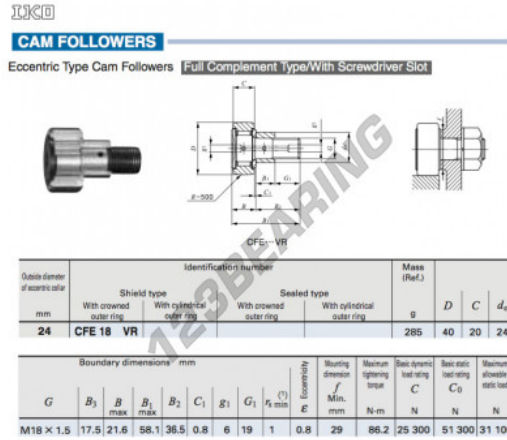

Cam follower CFE18-VR-IKO - CFE18-VR-IKO

<https://www.123bearing.eu/bearing-housing/deep-groove-bearing/cam-follower/cfe18-vr-iko>

PRODUCT FEATURES

Brand	IKO
N° Ean13	3616060461131
Inside diameter	24 mm
Outside diameter	40 mm
Thickness	20 mm
Weight	285 g
Packaging	1