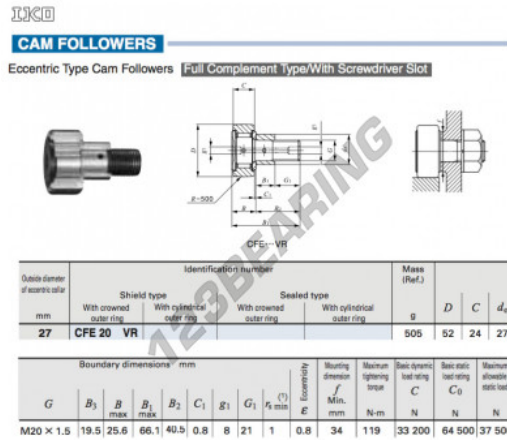

Cam follower CFE20-VR-IKO - CFE20-VR-IKO

<https://www.123bearing.eu/bearing-housing/deep-groove-bearing/cam-follower/cfe20-vr-iko>

PRODUCT FEATURES

Brand	IKO
N° Ean13	3616060461179
Inside diameter	27 mm
Outside diameter	52 mm
Thickness	24 mm
Weight	505 g
Packaging	1