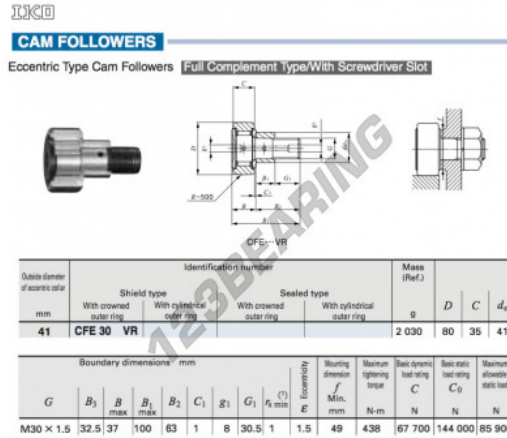

## Cam follower CFE30-VR-IKO - CFE30-VR-IKO

<https://www.123bearing.eu/bearing-housing/deep-groove-bearing/cam-follower/cfe30-vr-iko>

### PRODUCT FEATURES

Brand	IKO
N° Ean13	3616060461308
Inside diameter	41 mm
Outside diameter	80 mm
Thickness	35 mm
Weight	2030 g
Packaging	1

[contact@123bearing.eu](mailto:contact@123bearing.eu)

+33 359 36 04 90