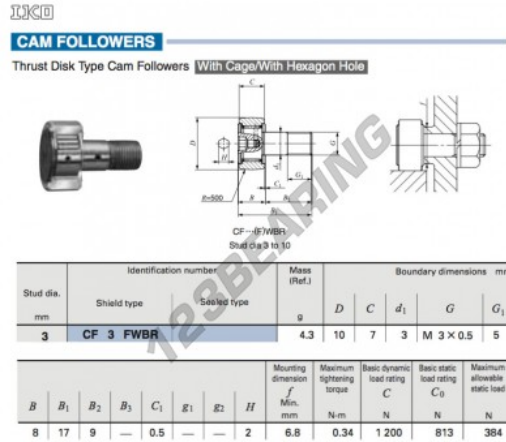

Cam follower CF3-FWBR-IKO - CF3-FWBR-IKO

<https://www.123bearing.eu/bearing-housing/deep-groove-bearing/cam-follower/cf3-fwbr-iko>

PRODUCT FEATURES

Brand	IKO
N° Ean13	3616060461421
Inside diameter	3 mm
Outside diameter	10 mm
Thickness	7 mm
Weight	4.3 g
Packaging	1