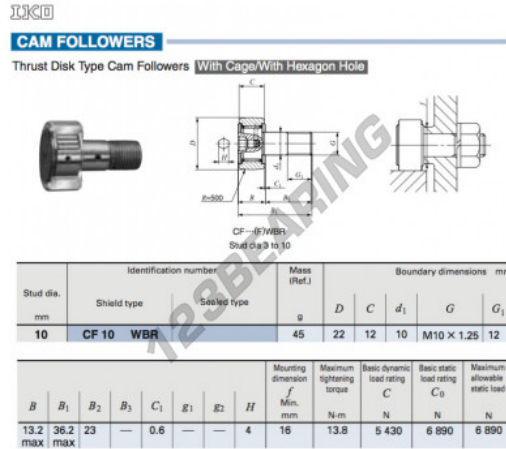

## Cam follower CF10-WBR-IKO - CF10-WBR-IKO

<https://www.123bearing.eu/bearing-housing/deep-groove-bearing/cam-follower/cf10-wbr-iko>

### PRODUCT FEATURES

Brand	IKO
N° Ean13	3616060461476
Inside diameter	10 mm
Outside diameter	22 mm
Thickness	12 mm
Weight	45 g
Packaging	1

[contact@123bearing.eu](mailto:contact@123bearing.eu)

+33 359 36 04 90