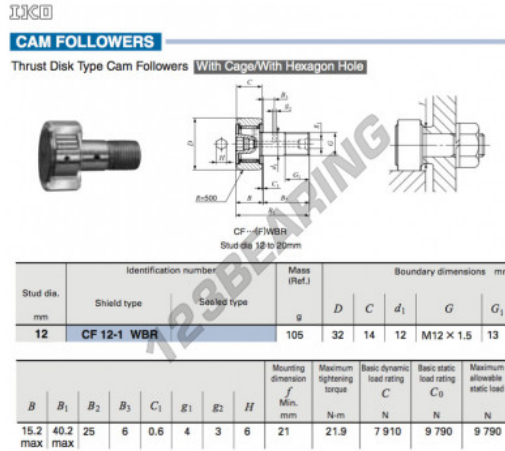

## Cam follower CF12-1-WBR-IKO - CF12-1-WBR-IKO

<https://www.123bearing.eu/bearing-housing/deep-groove-bearing/cam-follower/cf12-1-wbr-iko>

Stud dia. mm	Identification number		Mass (Ref.) g	Boundary dimensions mm				
	Shield type	Sealed type		D	C	d <sub>1</sub>	G	G <sub>1</sub>
12	CF 12-1	WBR	105	32	14	12	M12 X 1.5	13

								Mounting dimension f mm	Maximum tightening torque N.m	Basic dynamic load rating C N	Basic static load rating C <sub>0</sub> N	Maximum allowable static load N
B	B <sub>1</sub>	B <sub>2</sub>	B <sub>3</sub>	C <sub>1</sub>	E <sub>1</sub>	E <sub>2</sub>	H	Min.				
15.2 max	40.2 max	25	6	0.6	4	3	6	21	21.9	7 910	9 790	9 790

### PRODUCT FEATURES

Brand	IKO
N° Ean13	3616060461513
Inside diameter	12 mm
Outside diameter	32 mm
Thickness	14 mm
Weight	105 g
Packaging	1

[contact@123bearing.eu](mailto:contact@123bearing.eu)

+33 359 36 04 90