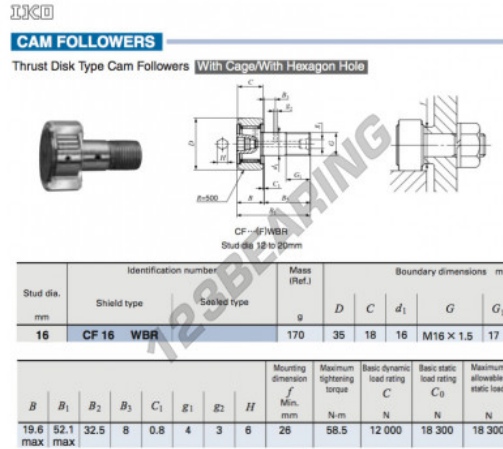

Cam follower CF16-WBR-IKO - CF16-WBR-IKO

<https://www.123bearing.eu/bearing-housing/deep-groove-bearing/cam-follower/cf16-wbr-iko>

PRODUCT FEATURES

Brand	IKO
N° Ean13	3663952458588
Inside diameter	16 mm
Outside diameter	35 mm
Thickness	18 mm
Weight	170 g
Packaging	1