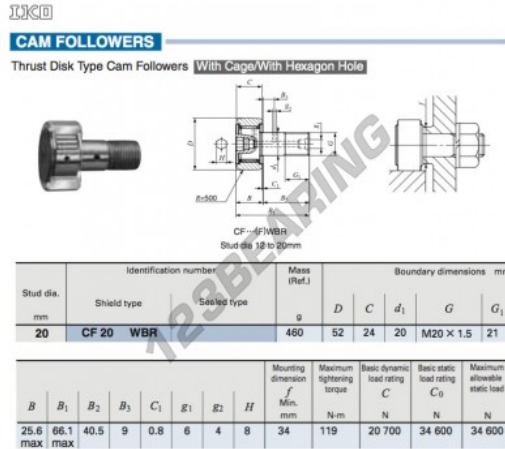

## Cam follower CF20-WBR-IKO - CF20-WBR-IKO

<https://www.123bearing.eu/bearing-housing/deep-groove-bearing/cam-follower/cf20-wbr-iko>

### PRODUCT FEATURES

Brand	IKO
N° Ean13	3663952458625
Inside diameter	20 mm
Outside diameter	52 mm
Thickness	24 mm
Weight	460 g
Packaging	1

[contact@123bearing.eu](mailto:contact@123bearing.eu)

+33 359 36 04 90