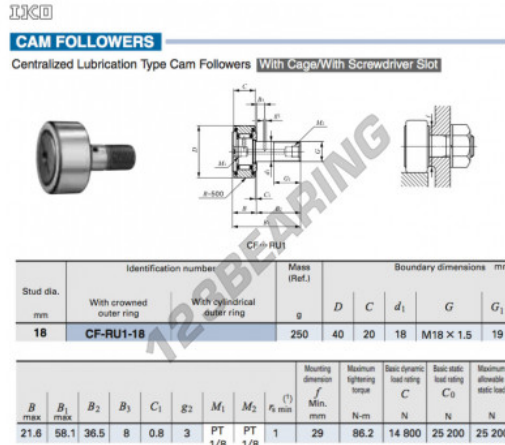

Cam follower CF-RU1-18-IKO - CF-RU1-18-IKO

<https://www.123bearing.eu/bearing-housing/deep-groove-bearing/cam-follower/cf-ru1-18-iko>

PRODUCT FEATURES

Brand	IKO
N° Ean13	3616060461650
Inside diameter	18 mm
Inside diameter	0.709" inch
Outside diameter	40 mm
Outside diameter	1.575" inch
Thickness	20 mm
Thickness	0.787" inch
Weight	250 g
Packaging	1