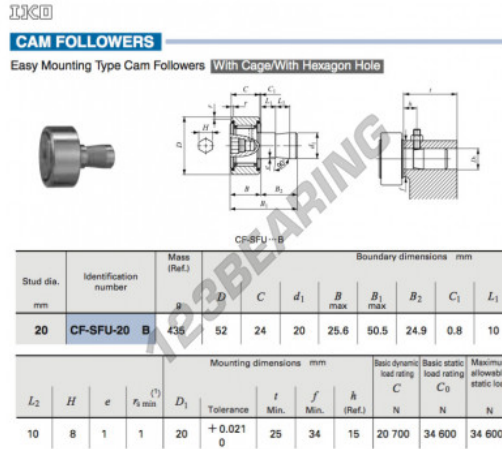

Cam follower CF-SFU-20-B-IKO - CF-SFU-20-B-IKO

<https://www.123bearing.eu/bearing-housing/deep-groove-bearing/cam-follower/cf-sfu-20-b-iko>

PRODUCT FEATURES

Brand	IKO
N° Ean13	3616060461810
Inside diameter	20 mm
Outside diameter	52 mm
Thickness	24 mm
Weight	435 g
Packaging	1