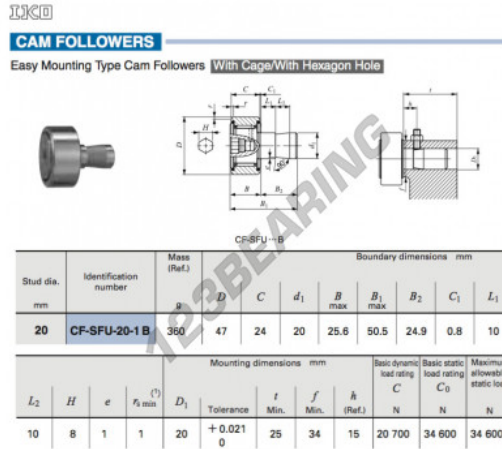

Cam follower CF-SFU-20-1-B-IKO - CF-SFU-20-1-B-IKO

<https://www.123bearing.eu/bearing-housing/deep-groove-bearing/cam-follower/cf-sfu-20-1-b-iko>

PRODUCT FEATURES

Brand	IKO
N° Ean13	3663952459059
Inside diameter	20 mm
Inside diameter	0.787" inch
Outside diameter	47 mm
Outside diameter	1.85" inch
Thickness	24 mm
Thickness	0.945" inch
Weight	360 g
Packaging	-
Standard	No standard