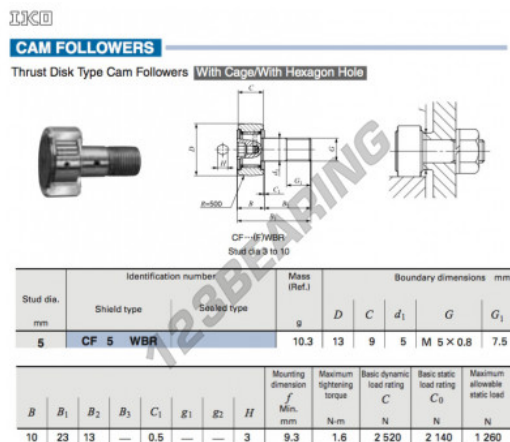

Cam follower CF5-WBR-IKO - CF5-WBR-IKO

<https://www.123bearing.eu/bearing-housing/deep-groove-bearing/cam-follower/cf5-wbr-iko>

PRODUCT FEATURES

Brand	IKO
N° Ean13	3663952459332
Inside diameter	5 mm
Outside diameter	13 mm
Thickness	9 mm
Weight	10.3 g
Packaging	1