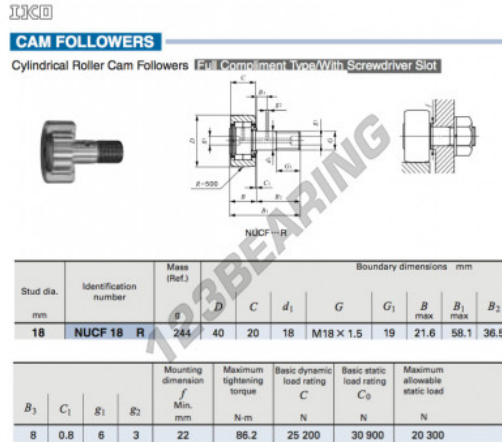

## Cam follower NUCF18-R-IKO - NUCF18-R-IKO

<https://www.123bearing.eu/bearing-housing/deep-groove-bearing/cam-follower/nucf18-r-iko>

### PRODUCT FEATURES

Brand	IKO
N° Ean13	3616060461988
Inside diameter	18 mm
Inside diameter	0.709" inch
Outside diameter	40 mm
Outside diameter	1.575" inch
Thickness	20 mm
Thickness	0.787" inch
Weight	244 g
Packaging	1