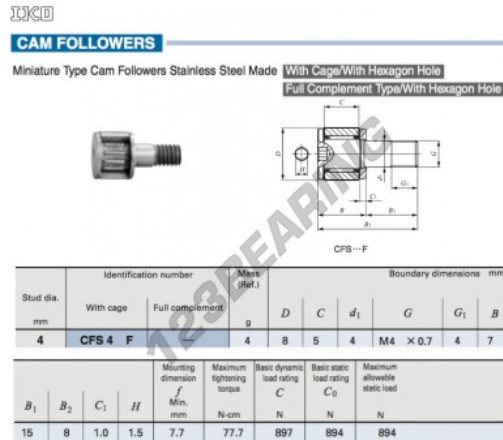

Cam follower CFS4-F-IKO - CFS4-F-IKO

<https://www.123bearing.eu/bearing-housing/deep-groove-bearing/cam-follower/cfs4-f-iko>

PRODUCT FEATURES

Brand	IKO
N° Ean13	3616060462107
Inside diameter	4 mm
Outside diameter	8 mm
Thickness	5 mm
Weight	4 g
Packaging	1