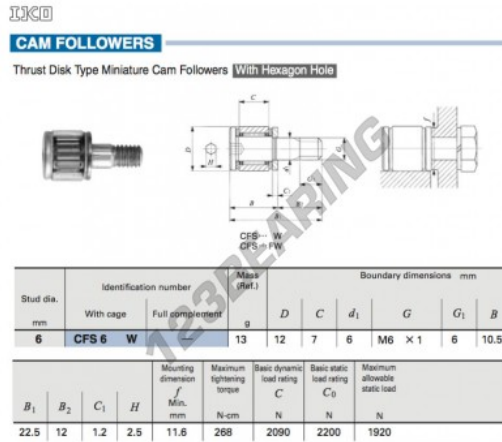

Cam follower CFS6-W-IKO - CFS6-W-IKO

<https://www.123bearing.eu/bearing-housing/deep-groove-bearing/cam-follower/cfs6-w-iko>

PRODUCT FEATURES

Brand	IKO
N° Ean13	3616060462237
Inside diameter	6 mm
Inside diameter	0.236" inch
Outside diameter	12 mm
Outside diameter	0.472" inch
Thickness	7 mm
Thickness	0.276" inch
Weight	13 g
Packaging	1