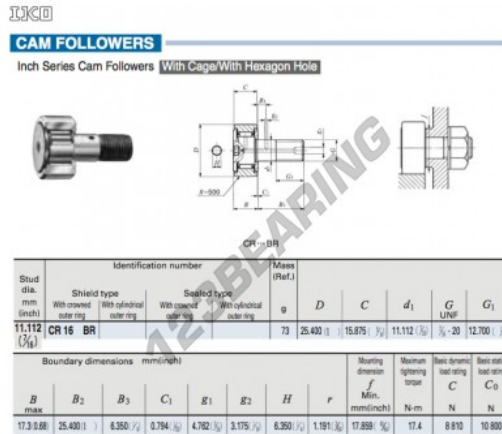

## Cam follower CR16-BR-IKO - CR16-BR-IKO

<https://www.123bearing.eu/bearing-housing/deep-groove-bearing/cam-follower/cr16-br-iko>

### PRODUCT FEATURES

Brand	IKO
N° Ean13	3616060462473
Inside diameter	11.112 mm
Outside diameter	25.4 mm
Thickness	15.875 mm
Weight	73 g
Packaging	1

[contact@123bearing.eu](mailto:contact@123bearing.eu)